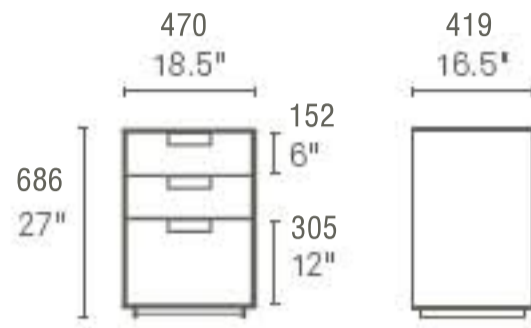

SERIES 11 FILE PEDESTAL

An elegant and refined approach. Hardwood veneer with solid hardwood trim available in rift-sawn white oak, and graphite-on-oak. Drawers close smoothly, have flip-up hardwood pulls, and full extension ball bearing slides.